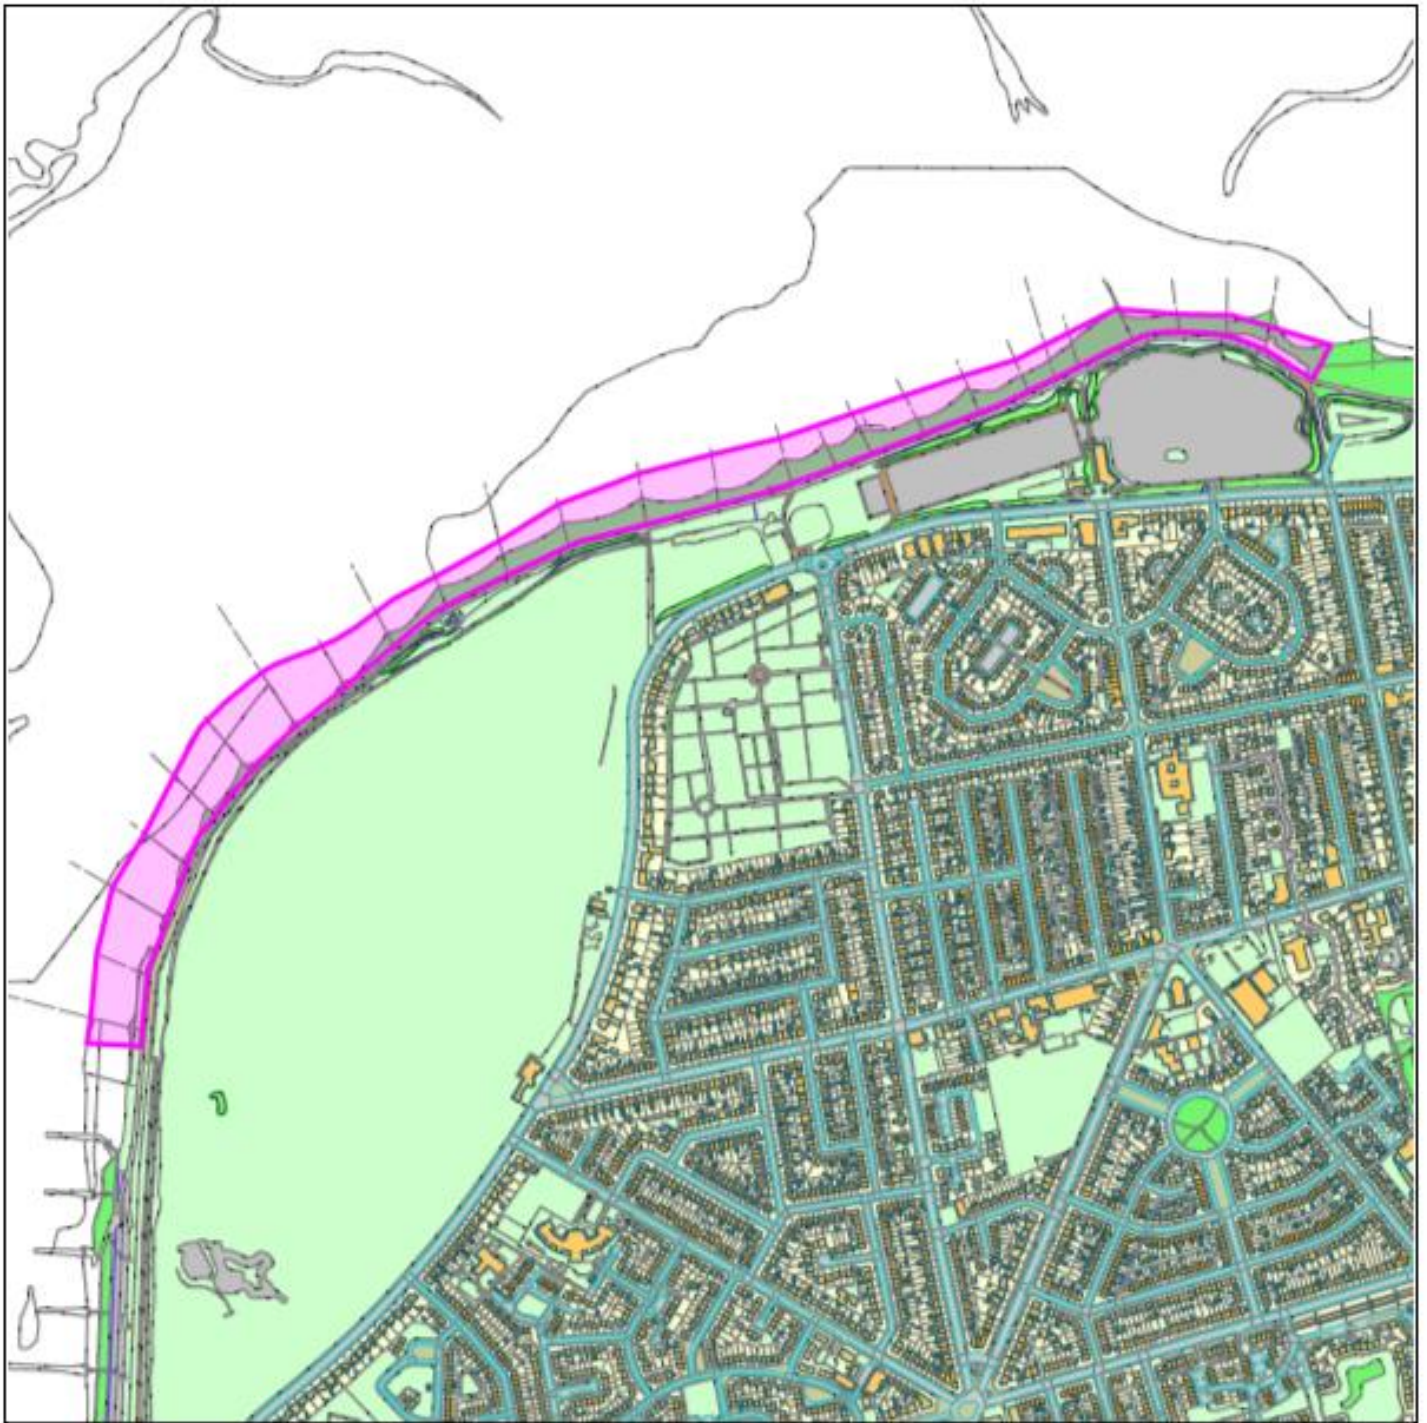

22/00408/LMAJ

Promenade And beach front between Cleveleys and Fleetwood

Scale: 1:9661

Reproduced from the Ordnance Survey map with the permission of the Controller of Her Majesty's Stationery Office © Crown Copyright 2012

Unauthorized reproduction infringes Crown Copyright and may lead to prosecution or civil proceedings.

Organisation	Wyre Council
Department	Planning Department
Comments	Item 2
Date	23 March 2023
SLA Number	100018720